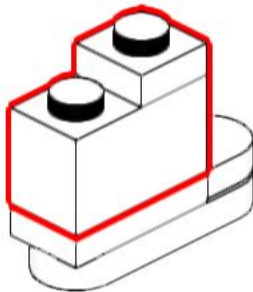

BRICK STICKER SHOP COM

REVISE, REPLAY

Instructions for alternative versions of LEGO® Set 10318 - Concorde, to build the tail section out of white bricks.

These instructions apply for BrickstickerShop Sticker versions 1 to 6

8

9

11

10

12

13 

15 

14 