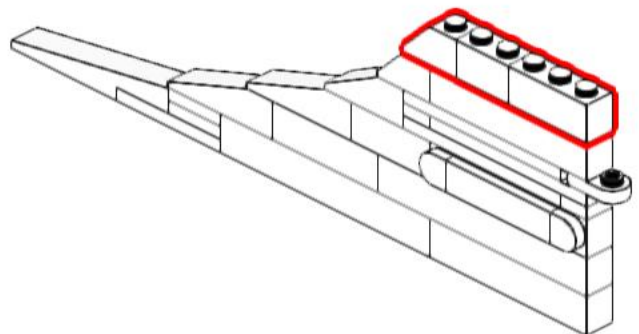

5

7

6

apply sticker on sheet 1 of 2

8