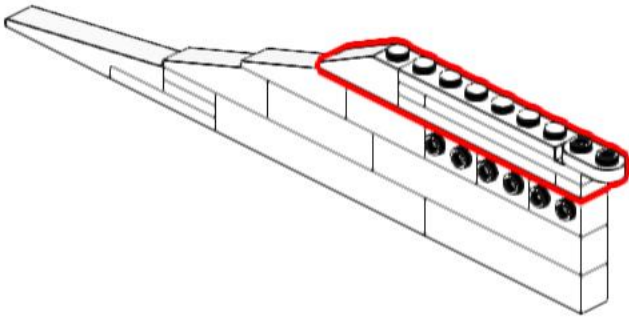

BRICK STICKER SHOP COM

REVISE, REPLAY

Instructions for alternative versions of LEGO® Set 10318 - Concorde, to build the tail section out of white bricks.

These instructions apply for BrickstickerShop Sticker versions 1 to 6

1

3

2

4

5

7

6

apply sticker on sheet 1 of 2