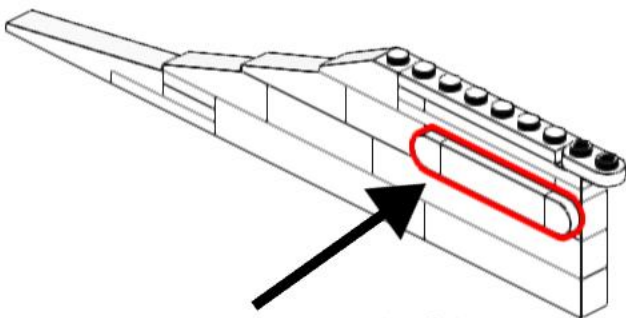

BRICK STICKER SHOP COM

REVISE, REPLAY

Instructions for alternative versions of LEGO® Set 10318 - Concorde, to build the tail section out of white bricks.

These instructions apply for BrickstickerShop Sticker versions 1 to 6

1

3

2

4

5

7

6

apply sticker on sheet 1 of 2