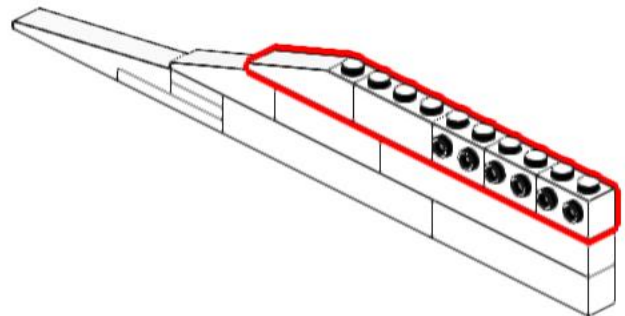

BRICK STICKER SHOP COM

REVISE, REPLAY

Instructions for alternative versions of LEGO® Set 10318 - Concorde, to build the tail section out of white bricks.

These instructions apply for BrickstickerShop Sticker versions 1 to 6

1

3

2

4

5

7

6

apply sticker on sheet 1 of 2