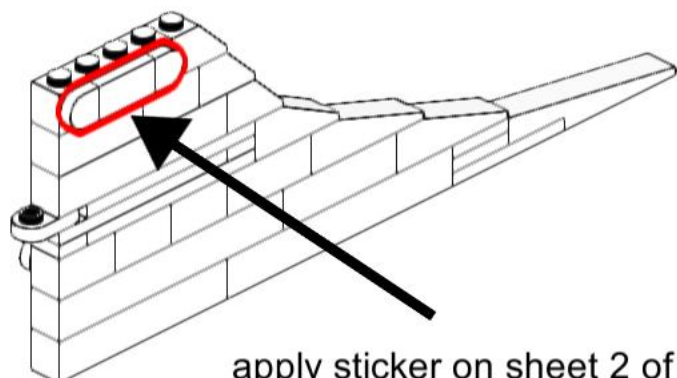

BRICK STICKER SHOP COM

REVISE, REPLAY

Instructions for alternative versions of LEGO® Set 10318 - Concorde, to build the tail section out of white bricks.

These instructions apply for BrickstickerShop Sticker versions 1 to 6

8

9

11

10

12

13 

15 

14 