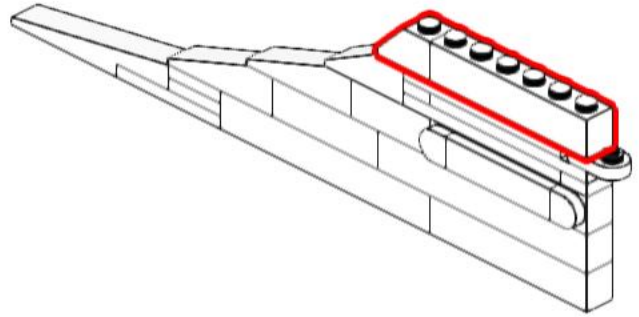

BRICK STICKER SHOP COM

REVISE, REPLAY

Instructions for alternative versions of LEGO® Set 10318 - Concorde, to build the tail section out of white bricks.

These instructions apply for BrickstickerShop Sticker versions 1 to 6

1

3

2

4

5

7

6

apply sticker on sheet 1 of 2