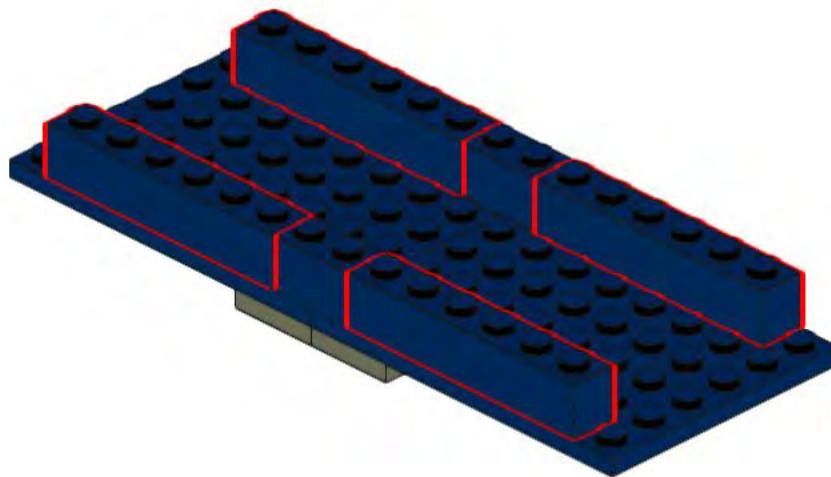

Building Instructions for Dark Blue 40ft Container

Alternative Container for LEGO® Set 10219 - Maersk Container Train (2011)

Design by BSS,stickers available at www.bricksticker.com

1

2

3

4

5