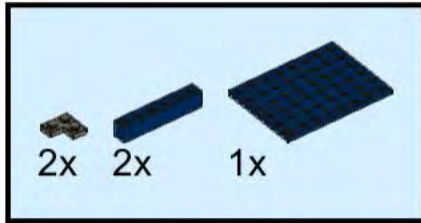

Building Instructions for Dark Blue 40ft Container

Alternative Container for LEGO® Set 10219 - Maersk Container Train (2011)

Design by BSS,stickers available at www.bricksticker.com

1

2

3

4

5