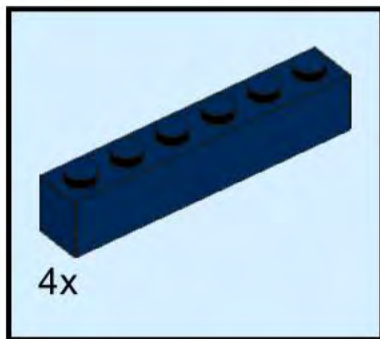

Building Instructions for Dark Blue 40ft Container

Alternative Container for LEGO® Set 10219 - Maersk Container Train (2011)

Design by BSS,stickers available at www.bricksticker.com

1

2

3

4

5