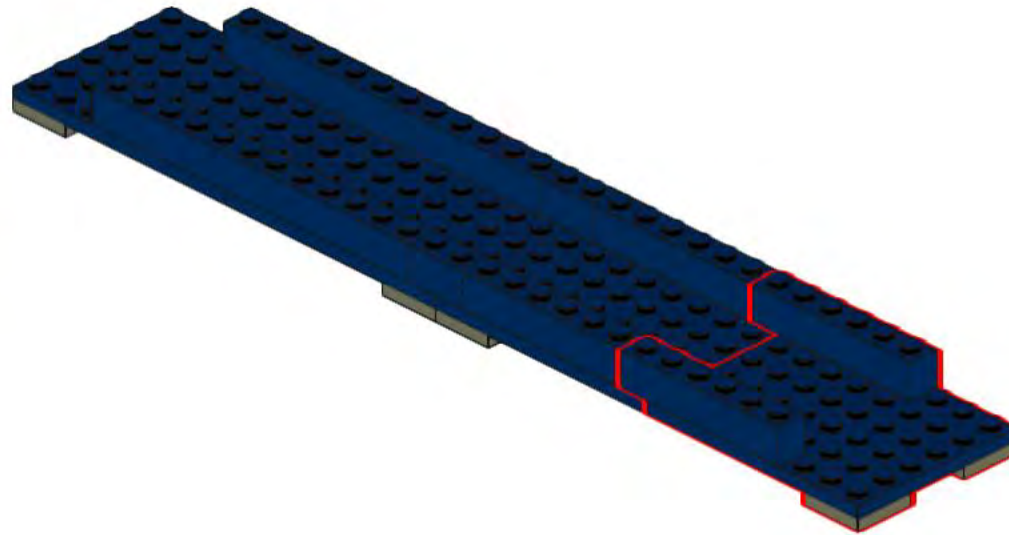

Building Instructions for Dark Blue 40ft Container

Alternative Container for LEGO® Set 10219 - Maersk Container Train (2011)

Design by BSS,stickers available at www.bricksticker.com

1

2

3

4

5