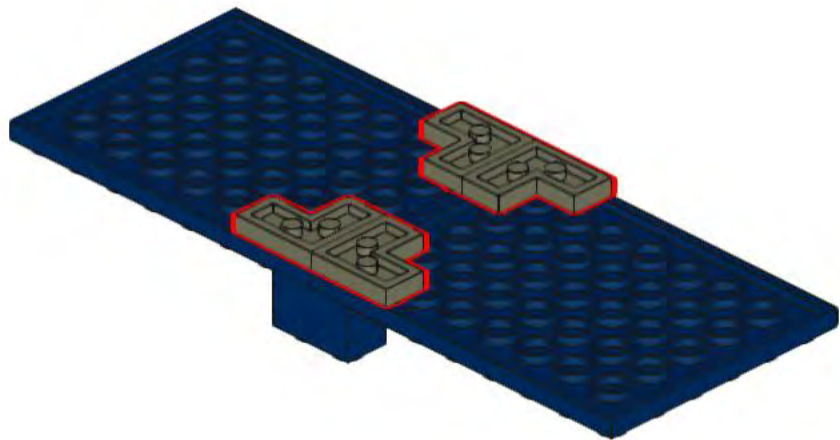

Building Instructions for Dark Blue 40ft Container

Alternative Container for LEGO® Set 10219 - Maersk Container Train (2011)

Design by BSS,stickers available at www.bricksticker.com

1

2

3

4

5

6

7

8

9

10

11

12

13

14

8x
2412b, 10

8x
2420, 10

4x
3004, 63

2x
92263, 63

2x
92262, 63

19x
3009, 63

7x
2454, 63