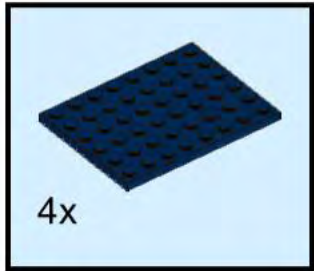

Building Instructions for Dark Blue 40ft Container

Alternative Container for LEGO® Set 10219 - Maersk Container Train (2011)

Design by BSS,stickers available at www.bricksticker.com

1

2

3

4

5

6

7

8

9

10

11

12

13

14

8x
2412b, 10

8x
2420, 10

4x
3004, 63

2x
92263, 63

2x
92262, 63

19x
3009, 63

7x
2454, 63