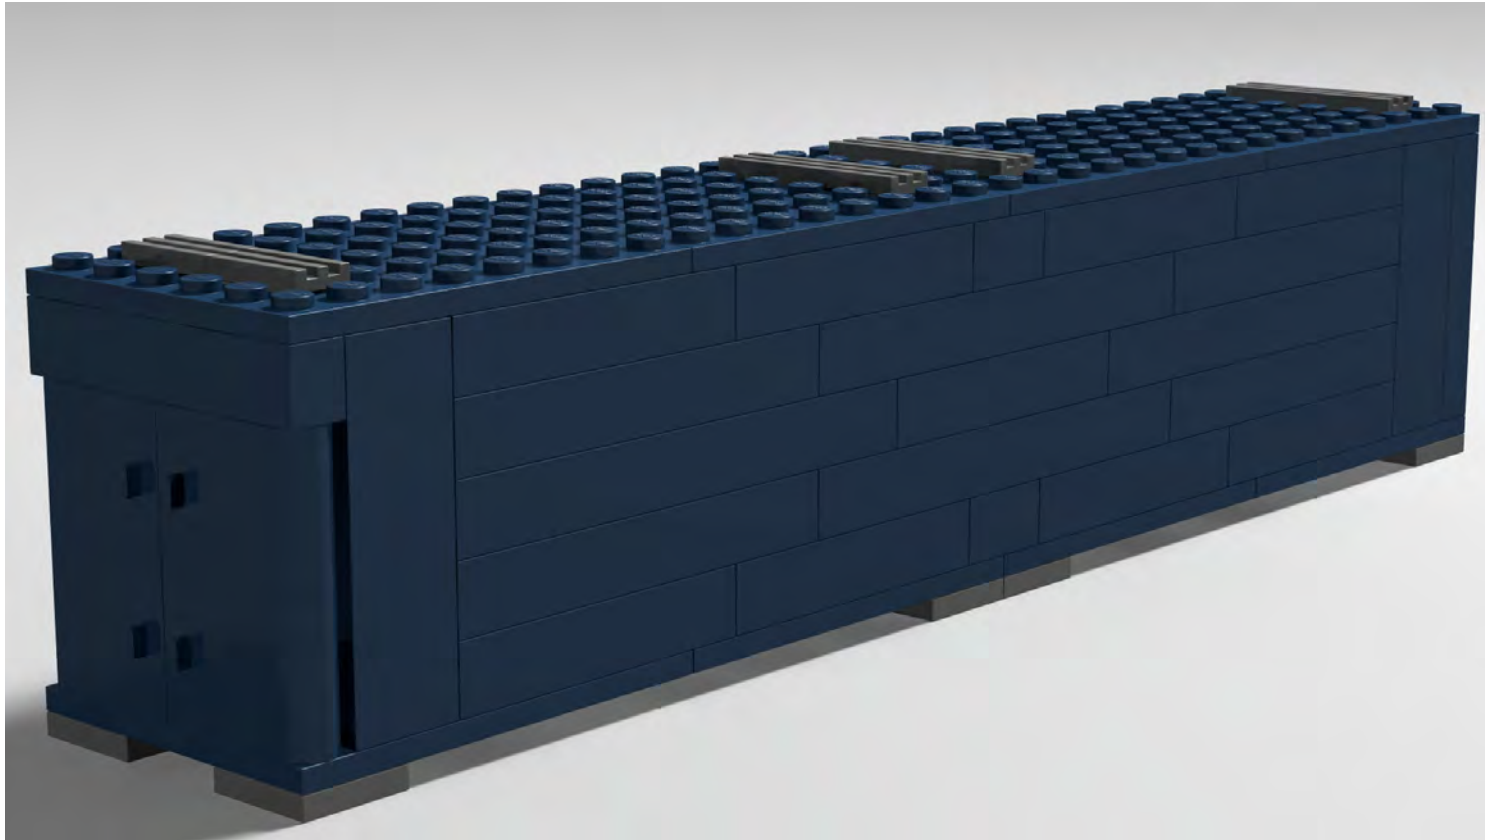

Building Instructions for Dark Blue 40ft Container

Alternative Container for LEGO® Set 10219 - Maersk Container Train (2011)

Design by BSS,stickers available at www.bricksticker.com

1

2

3

4

5