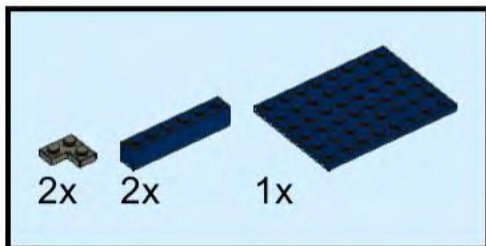

Building Instructions for Dark Blue 40ft Container

Alternative Container for LEGO® Set 10219 - Maersk Container Train (2011)

Design by BSS,stickers available at www.bricksticker.com

1

2

3

4

5