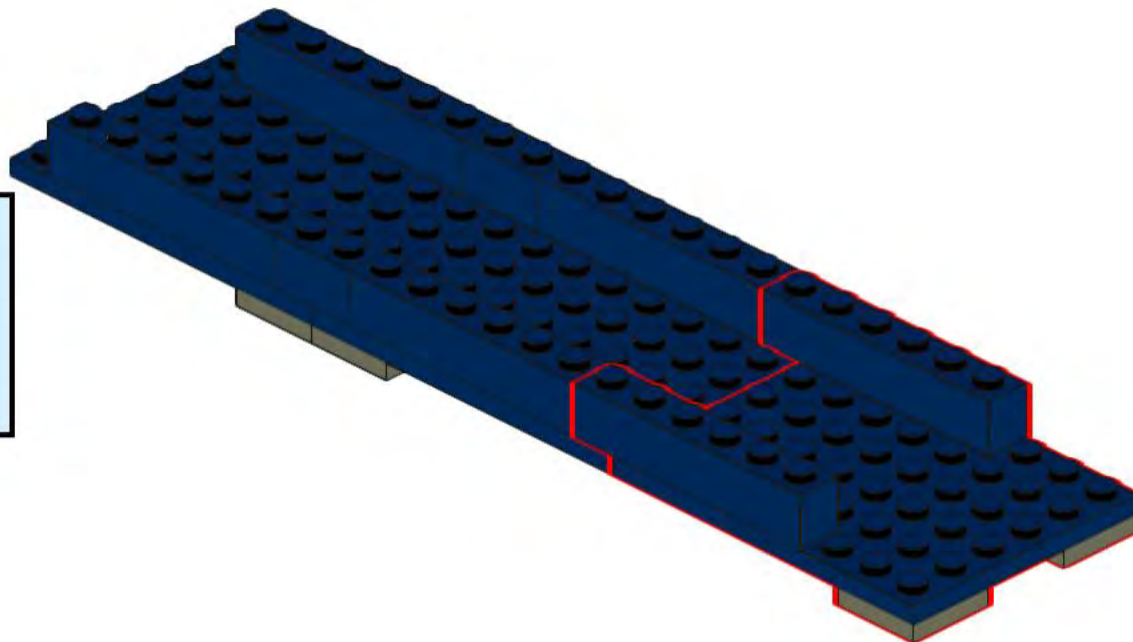

Building Instructions for Dark Blue 40ft Container

Alternative Container for LEGO® Set 10219 - Maersk Container Train (2011)

Design by BSS,stickers available at www.bricksticker.com

1

2

3

4

5